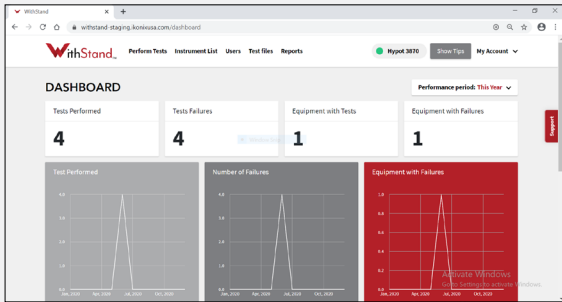

Record, track and store your data with our software as a service.

- Unlimited Users
- Remote Instrument Connection
- Intuitive User Interface
- Immediate Cloud Storage

► Compatible with Hypot®, HypotULTRA®, OMNIA® II, HYAMP®, HypotMAX®, LINECHECK® II and SC6540.

The platform’s interface introduces an intuitive user experience making it easy to setup, run tests and view your reports.

Cloud storage ensures that your tests and data will never be lost or altered – all information is stored immediately to the cloud for access at any time.