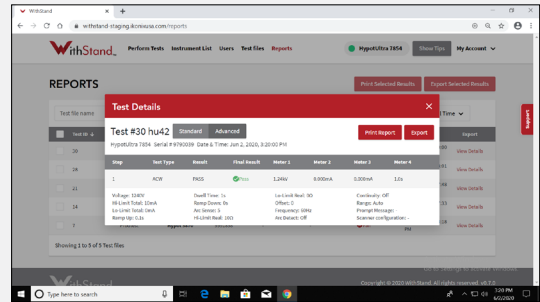

Cloud storage ensures that your tests and data will never be lost or altered – all information is stored immediately to the cloud for access at any time.

► Try it out for yourself with a free 30-day trial withstand.ikonixusa.com/auth/signup/create