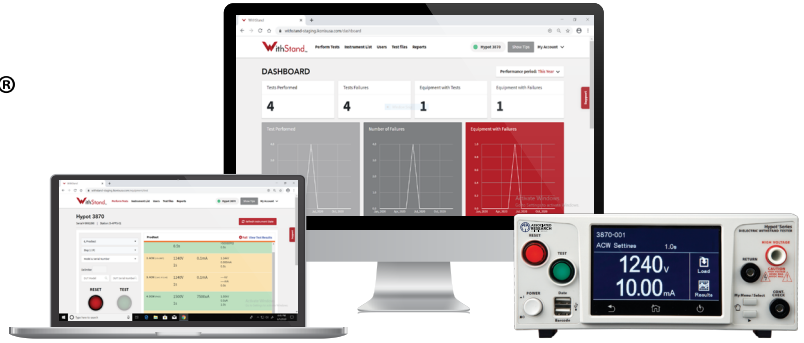

Record, track and store your data with our software as a service.

- Unlimited Users
- Remote Instrument Connection
- Intuitive User Interface
- Immediate Cloud Storage

► Compatible with Hypot®, HypotULTRA®, OMNIA® II, HYAMP®, HypotMAX®, LINECHECK® II and SC6540.

The platform’s interface introduces an intuitive user experience making it easy to setup, run tests and view your reports.

Cloud storage ensures that your tests and data will never be lost or altered – all information is stored immediately to the cloud for access at any time.